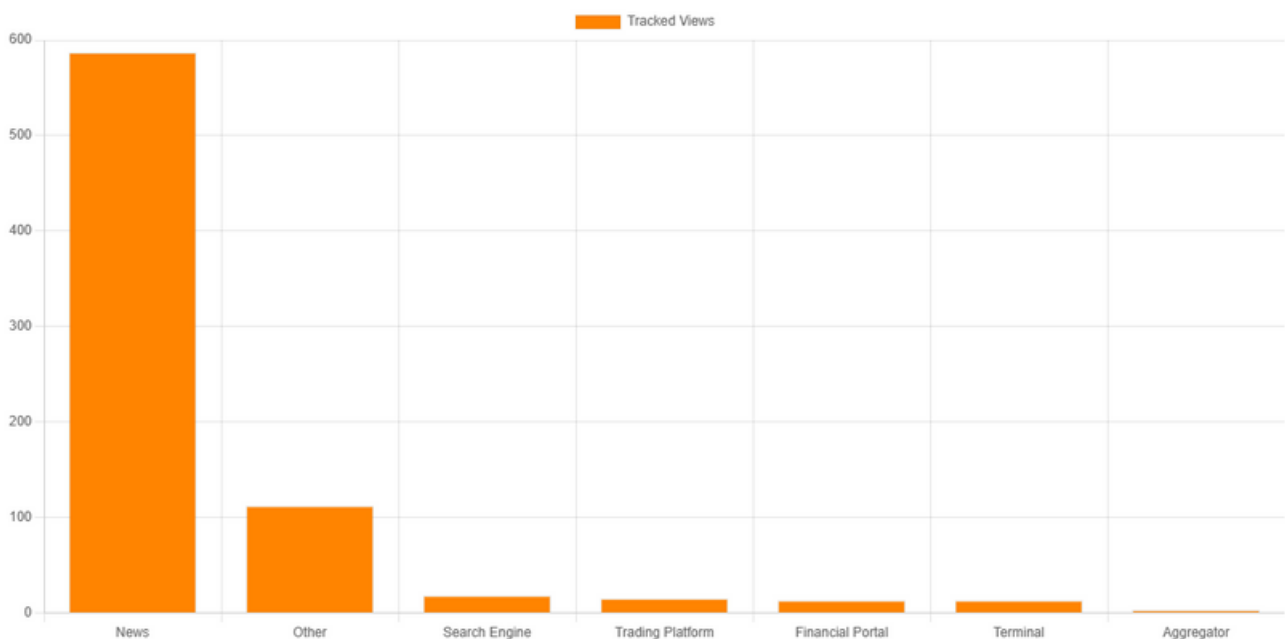

# Table of Contents

Editorial Pickup Summary and Statistics

Total Pickups

Total Read Statistics

Total Trackable clicks

Email Outreach Reach

Social media campaign statistics

# Editorial Performance Statistics

Tracked Views

767

Certain recipients allow us to track the number of times your news release was viewed on their web site or delivery system. Given only a portion of recipients allow tracking, the number of tracked views captured here is conservative when considering your story's total readership. Tracked views captured allow for the presentation of the map below, illustrating where your readers are in the world. Additional options allow for the partitioning of tracked views by recipient, country, browser, device type, hour, day, and provider (ISP).

Tracked Views by Recipient Type  
*Types of recipient sites where viewers found your story*