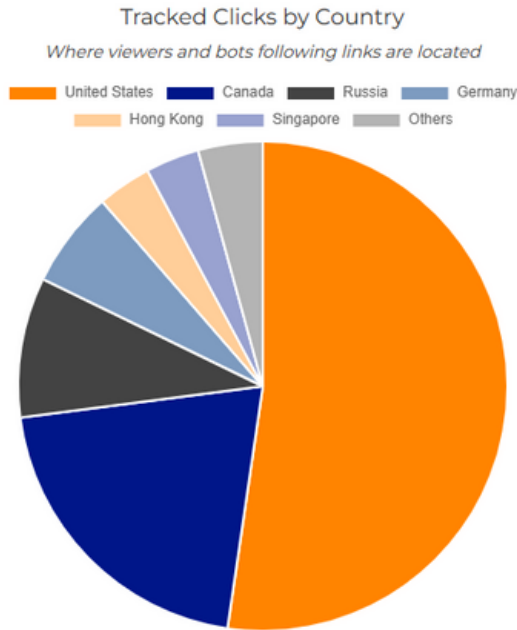

Trackable Clicks

We track the number of times links in your news release were clicked by a viewer, or followed (indexed) automatically by a bot. If this release was sent to an email list (via Newsfile or otherwise), click counts may be triggered by the recipient's receiving email software automatically as part of security scanning.

Trackable Clicks

Anchor	Link	Clicks	Clicks (%)
City Springs Theatre Company	https://www.cityspringstheatre.com/	45	16.01%
City Springs Theatre/beauty	https://www.cityspringstheatre.com/beaut&hellip;	41	14.59%
City Springs Theatre Company (CSTC)	https://www.cityspringstheatre.com/educa&hellip;	40	14.23%
www.CitySpringsTheatre.com	https://www.cityspringstheatre.com/	40	14.23%
www.CitySpringsTheatre.com	http://www.CitySpringsTheatre.com	39	13.88%
CitySpringsTheatre.com	http://CitySpringsTheatre.com	38	13.52%
https://www.newsfilecorp.com/release/199023	https://www.newsfilecorp.com/release/199&hellip;	38	13.52%
City Springs Theatre Company	https://www.cityspringstheatre.com/	0	0.00%
City Springs Theatre/beauty	https://www.cityspringstheatre.com/beaut&hellip;	0	0.00%
www.CitySpringsTheatre.com	http://www.CitySpringsTheatre.com	0	0.00%
Totals		281	100%