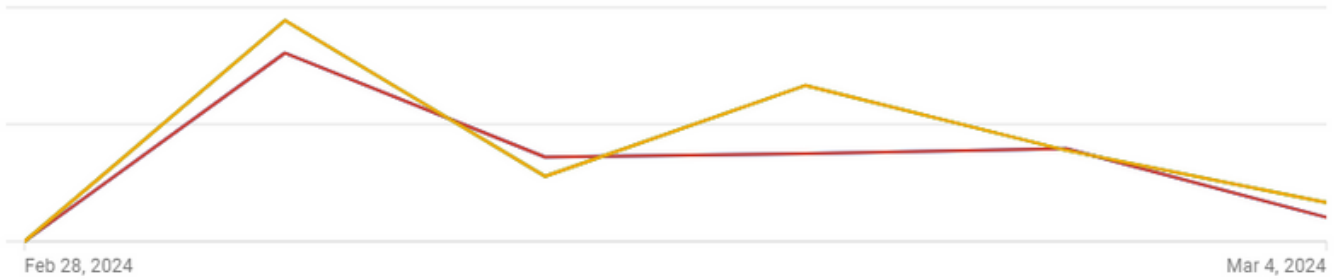

Ads Summary

Demographics

Demographics Impressions ▾

Summary of the demographic groups your ads are reaching by age and gender