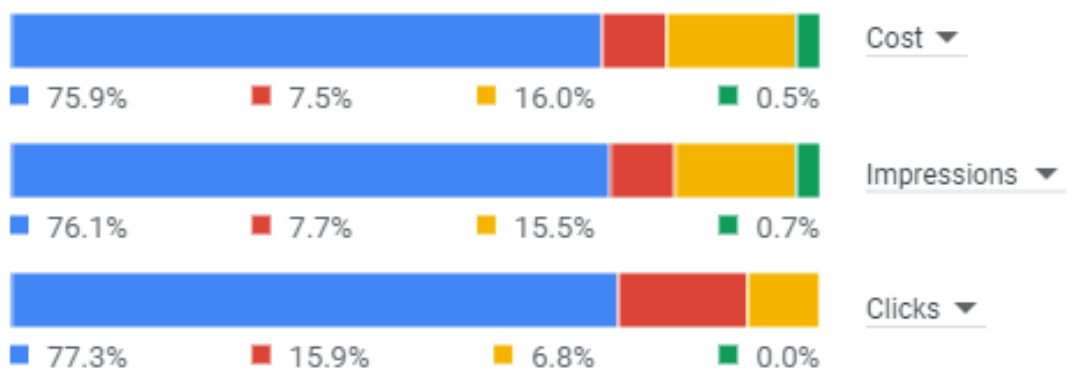

Your performance by day of week and time of day

[Ad schedule](#)

Ad performance across devices

Mobile phones
Tablets
Computers
TV screens

Bid adjustments

Mobile phones: —      Computers: —      Tablets: —

[Devices](#)