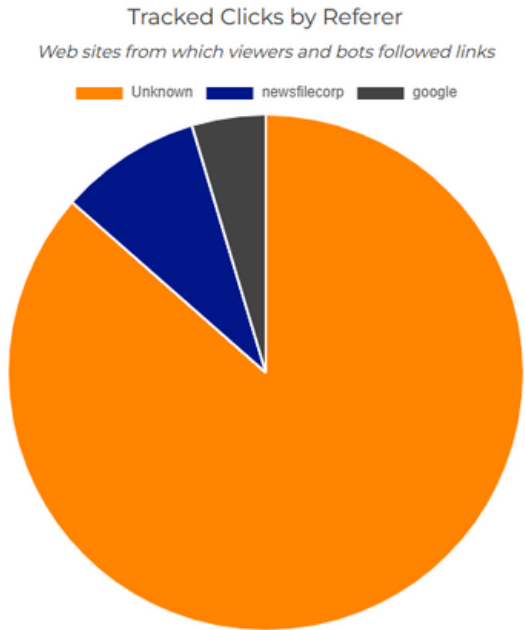

Trackable Clicks

We track the number of times links in your news release were clicked by a viewer, or followed (indexed) automatically by a bot. If this release was sent to an email list (via Newsfile or otherwise), click counts may be triggered by the recipient's receiving email software automatically as part of security scanning.

Trackable Clicks

Anchor	Link	Clicks	Clicks (%)
City Springs Theatre Company	https://www.cityspringstheatre.com/	45	16.01%
City Springs Theatre/beauty	https://www.cityspringstheatre.com/beaut&hellip;	41	14.59%
City Springs Theatre Company (CSTC)	https://www.cityspringstheatre.com/educa&hellip;	40	14.23%
www.CitySpringsTheatre.com	https://www.cityspringstheatre.com/	40	14.23%
www.CitySpringsTheatre.com	http://www.CitySpringsTheatre.com	39	13.88%
CitySpringsTheatre.com	http://CitySpringsTheatre.com	38	13.52%
https://www.newsfilecorp.com/release/199023	https://www.newsfilecorp.com/release/199&hellip;	38	13.52%
City Springs Theatre Company	https://www.cityspringstheatre.com/	0	0.00%
City Springs Theatre/beauty	https://www.cityspringstheatre.com/beaut&hellip;	0	0.00%
www.CitySpringsTheatre.com	http://www.CitySpringsTheatre.com	0	0.00%
Totals		281	100%