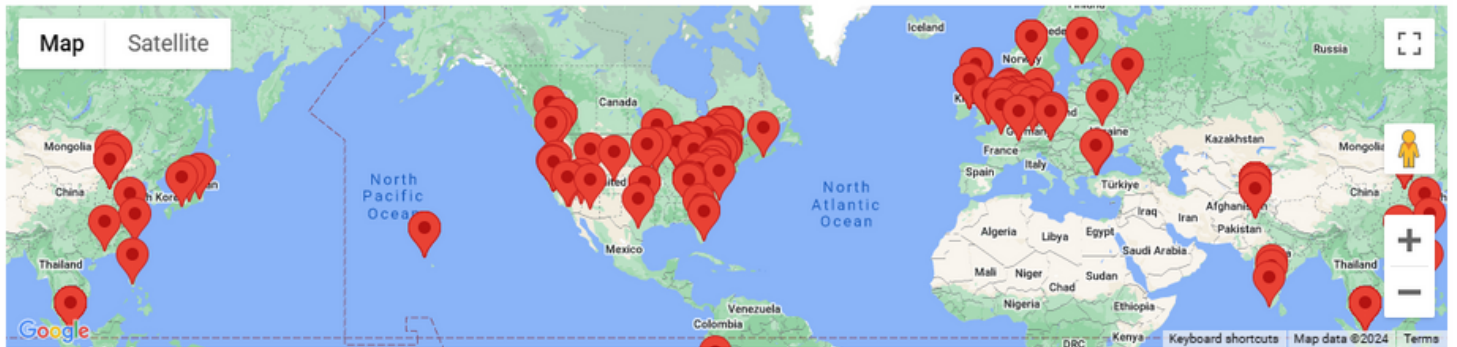

# Table of Contents

Editorial Pickup Summary and Statistics

Total Pickups

Total Read Statistics

Total Trackable clicks

Email Outreach Reach

Social media campaign statistics

# Editorial Performance Statistics

Tracked Views

767

Certain recipients allow us to track the number of times your news release was viewed on their web site or delivery system. Given only a portion of recipients allow tracking, the number of tracked views captured here is conservative when considering your story's total readership. Tracked views captured allow for the presentation of the map below, illustrating where your readers are in the world. Additional options allow for the partitioning of tracked views by recipient, country, browser, device type, hour, day, and provider (ISP).