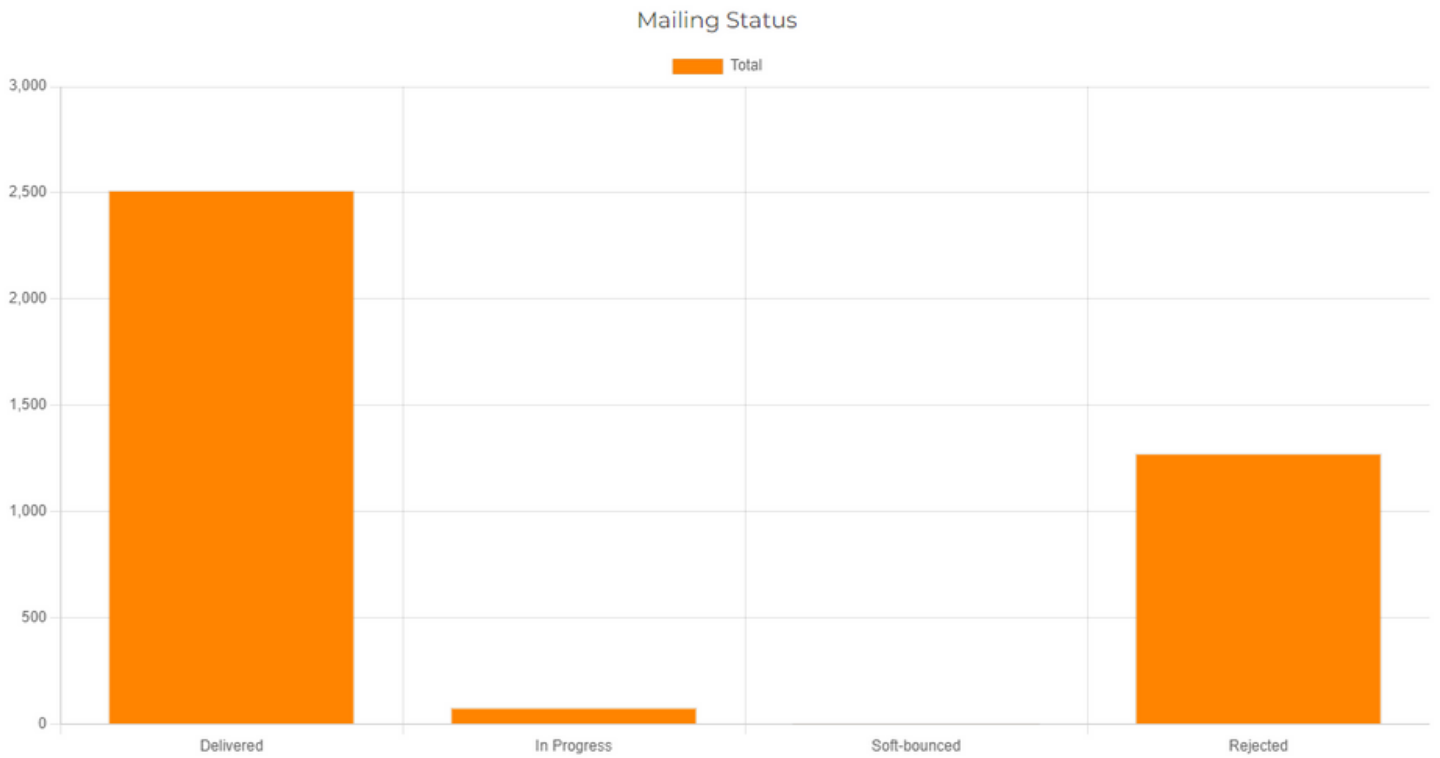

# Trackable Clicks

We track the number of times links in your news release were clicked by a viewer, or followed (indexed) automatically by a bot. If this release was sent to an email list (via Newsfile or otherwise), click counts may be triggered by the recipient's receiving email software automatically as part of security scanning.

# Emails Reached

Recipients who Opened (of 2512 delivered)

Recipients who Clicked on Link (of 2512 delivered)