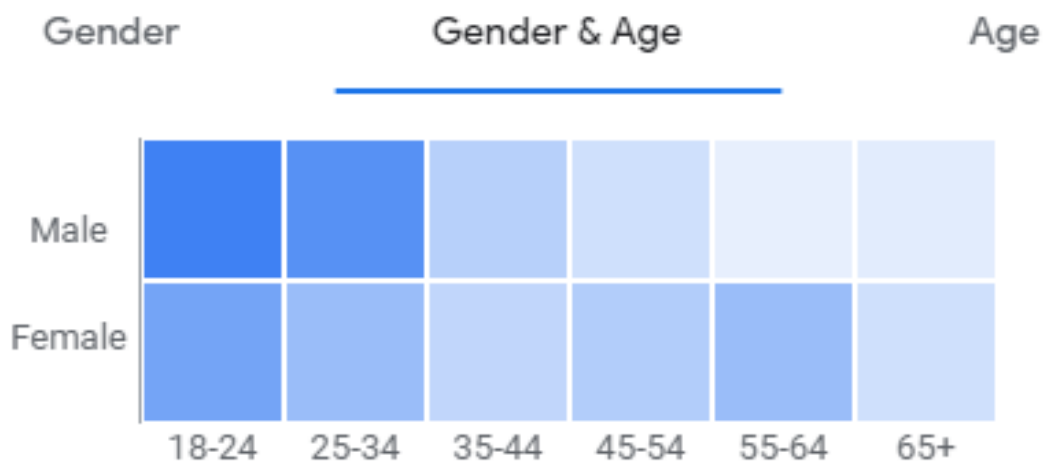

Based on the 70% of your impressions with known gender and age. [?](#)

[Demographics](#)